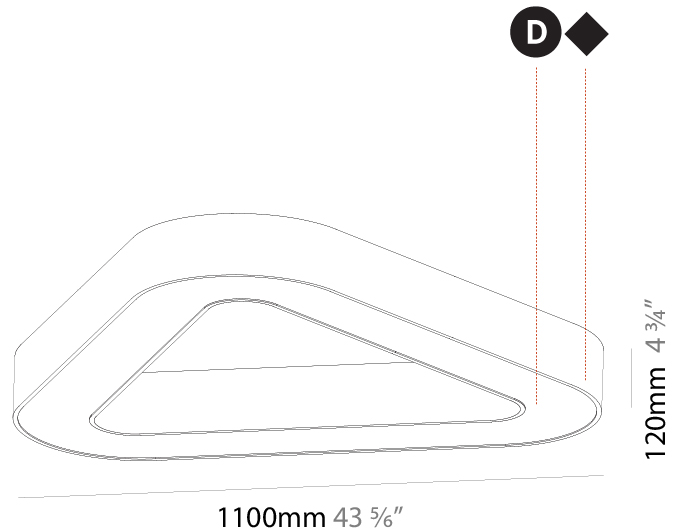

GENERAL

Series: Glorious
Subseries: Glorious Victory
Brand: Prolicht
Division: Architectural
Mounting Type: Surface
Mounting Location: Ceiling
Subcategory: Ambient

PHYSICAL

Shape: Abstract
Length (mm): 1100
Length (in): 43 ⁵/₁₆"
Width (mm): 1100
Width (in): 43 ⁵/₁₆"
Height (mm): 120
Height (in): 4 ³/₄"
Light Distribution: Direct
Weight (kg): 10.20
Weight (lbs): 22.48
Diffuser: PMMA - Opal or Micro-Prism
Fixture Finish: SSR / BKV / CWI / CRY / HAB / LAG / UFT / ITA / RUA / RUR / MIC / FTG / MYG / TWT / LOD / PUS / FRO / FUP / KIA / POP / BLS / SPG / MEY / GOH / GUM / CHC / COM / ABZ / JAG / OBR / MOS / ROR
Fixture Material: Aluminum

ELECTRICAL

Lamp Type: LED (Zhaga Standard)
Input Wattage (W): 45
Total Output Wattage (W): 36 / 28.8 (3500K)
Dimming: Non-Dimming / Phase Dimming (120Vac only) / 0-10V Dimming
Driver Included: Yes
Driver Location: Integrated
Driver Type: Constant Current - 120 / 277Vac
Driver Class: Class 2
Input Voltage (V): 120 - 277
Constant Current (MA): 350 / 900 (3500K)

LED

Color Temperature (°K): 3000 / 3500 / 4000
Max. Delivered Lumen (lm): 4150 / 4302 / 4390
CRI: >80 CRI
Efficiency (%): 65
Lamp Life (hrs): 50000

OPTICAL

RATINGS AND CERTIFICATIONS

Certified By: Certified for North American Standards
IP rating: IP20