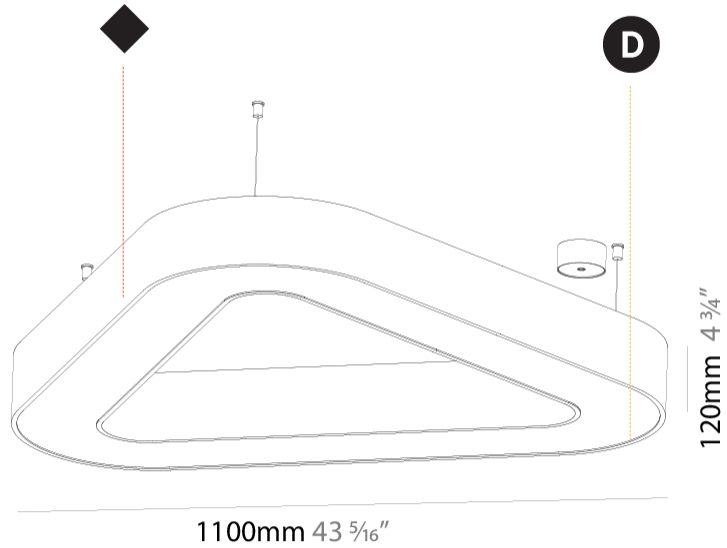

GENERAL

Series: Glorious
Subseries: Glorious Victory
Brand: Prolicht
Division: Architectural
Mounting Type: Suspension
Mounting Location: Ceiling
Subcategory: Ambient

PHYSICAL

Shape: Abstract
Length (mm): 1100
Length (in): 43 ⁵/₁₆
Width (mm): 1100
Width (in): 43 ⁵/₁₆
Height (mm): 120
Height (in): 4 ³/₄
Max. Overall Height (mm): 2120
Max. Overall Height (in): 83 ⁷/₁₆
Light Distribution: Direct
Weight (kg): 10.561
Weight (lbs): 23.23
Diffuser: PMMA - Opal or Micro-Prism
Fixture Finish: SSR / BKV / CWI / CRY / HAB / LAG / UFT / ITA / RUA / RUR / MIC / FTG / MYG / TWT / LOD / PUS / FRO / FUP / KIA / POP / BLS / SPG / MEY / GOH / GUM / CHC / COM / ABZ / JAG / OBR / MOS / ROR
Fixture Material: Aluminum

ELECTRICAL

Lamp Type: LED (Zhaga Standard)
Input Wattage (W): 45
Total Output Wattage (W): 36 / 28.8 (3500K)
Dimming: Non-Dimming / Phase Dimming (120Vac only) / 0-10V Dimming
Driver Included: Yes
Driver Location: Integrated
Driver Type: Constant Current - 120 / 277Vac
Driver Class: Class 2
Input Voltage (V): 120 - 277
Constant Current (MA): 350 / 900 (3500K)

LED

Color Temperature (°K): 3000 / 3500 / 4000
Max. Delivered Lumen (lm): 4150 / 4302 / 43390
CRI: >80 CRI
Efficiency (%): 0.65
Lamp Life (hrs): 50000

OPTICAL

RATINGS AND CERTIFICATIONS

Certified By: Certified for North American Standards
IP rating: IP20